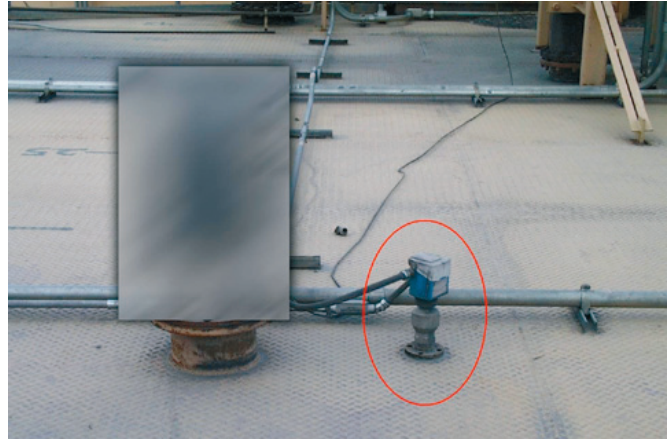

Solutions

FMP40 in Bulk Fly Ash Bins- Power

Levelflex replaces mechanical plum-bob device

Power plant

Levelflex installed beside abandoned mechanical device

Fly ash bins

Levelflex is used to measure level in fly ash bins. A previously used mechanical plum-bob device failed in this application.

Company profile

Coal fired power plant which has two 400 MW generating units. Fly ash is a byproduct from electrical power generation.

Application Problems

Fly ash bins previously used a mechanical plum-bob device which continuously failed due to the cable breaking. The top of the bin is 180 feet (55 m) from ground level, with only ladders for access. The maintenance group had given up on the mechanical device due to frequent breakage, which forced the operators to climb the bin several times daily to check the level. With the plant being at 7000 feet (2133 m) elevation; cold, windy and often icy conditions made it dangerous to check levels.

Solution

Install Levelflex radar units which are not affected by fly ash build up on the measuring cable. The Levelflex units have been installed for over two and a half years with great success. Refer to the photograph on the back page which illustrates build-up on the cable.

For more information contact:

Endress+Hauser, Inc.
317-535-7138
www.us.endress.com

Fly ash build-up on the Levelflex cable inside the bin.

Levelflex mounted on top of a fly ash bin. The mechanical device (blurred in this picture) was not functional.