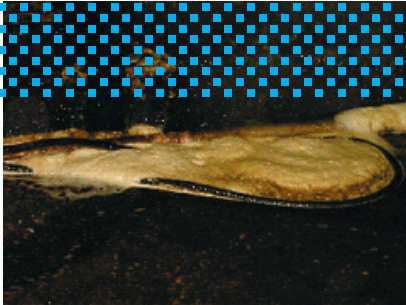

Level

Pressure

Flow

Temperature

Liquid
Analysis

Registration

Systems
Components

Services

Solutions

Cerabar M PMC45 in Black Liquor- Pulp/Paper

PMC45 is used for Level Detection

Black Liquor

Cerabar M

Plant

Cerabar M is used for level measurement.

Customer Profile

Process Information

Medium:	Black Liquor
Application:	Process vessel
Process Temp.:	230 to 248°F (110 to 120°C)
Surface:	Wavy
Challenge:	Black Liquor is very aggressive

Competition

The customer has used pressure transmitters from a competitor in the past. The best result that they have reached was a working period of 1 month. After that time the metal membrane was destroyed. After changing their chemical process (to optimize the production) it was even worse for the competitors' pressure transmitter; therefore, the customer was looking for another solution.

Initial Solution

Deltabar S PMD70
It has been working for one year. It even worked at a process temperature of 248°F (120°C) although it is only rated for 185°F (85°C). But after one year the instrument failed as well (sensor electronics was destroyed). Nevertheless, the customer never had any problem with the ceramic cell itself.